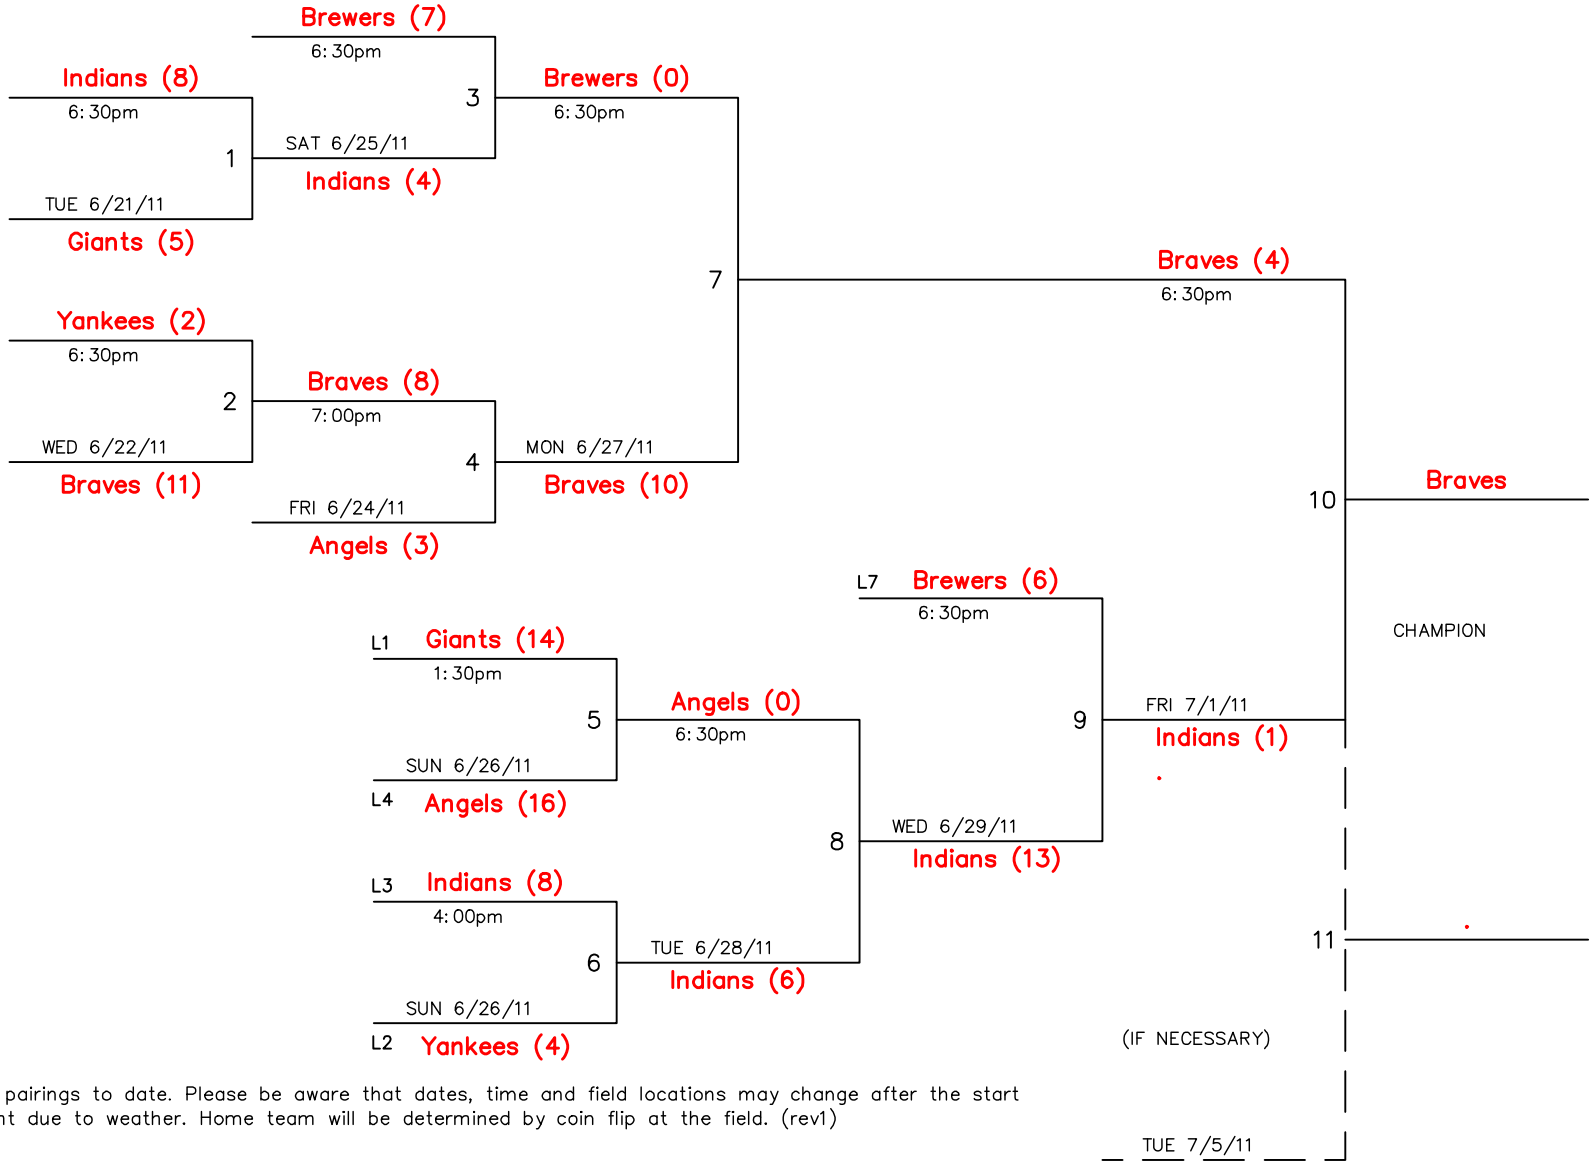

*2011 SPRING
MUSTANG TOURNAMENT
Francis Field*

Listed above are pairings to date. Please be aware that dates, time and field locations may change after the start of the Tournament due to weather. Home team will be determined by coin flip at the field. (rev1)