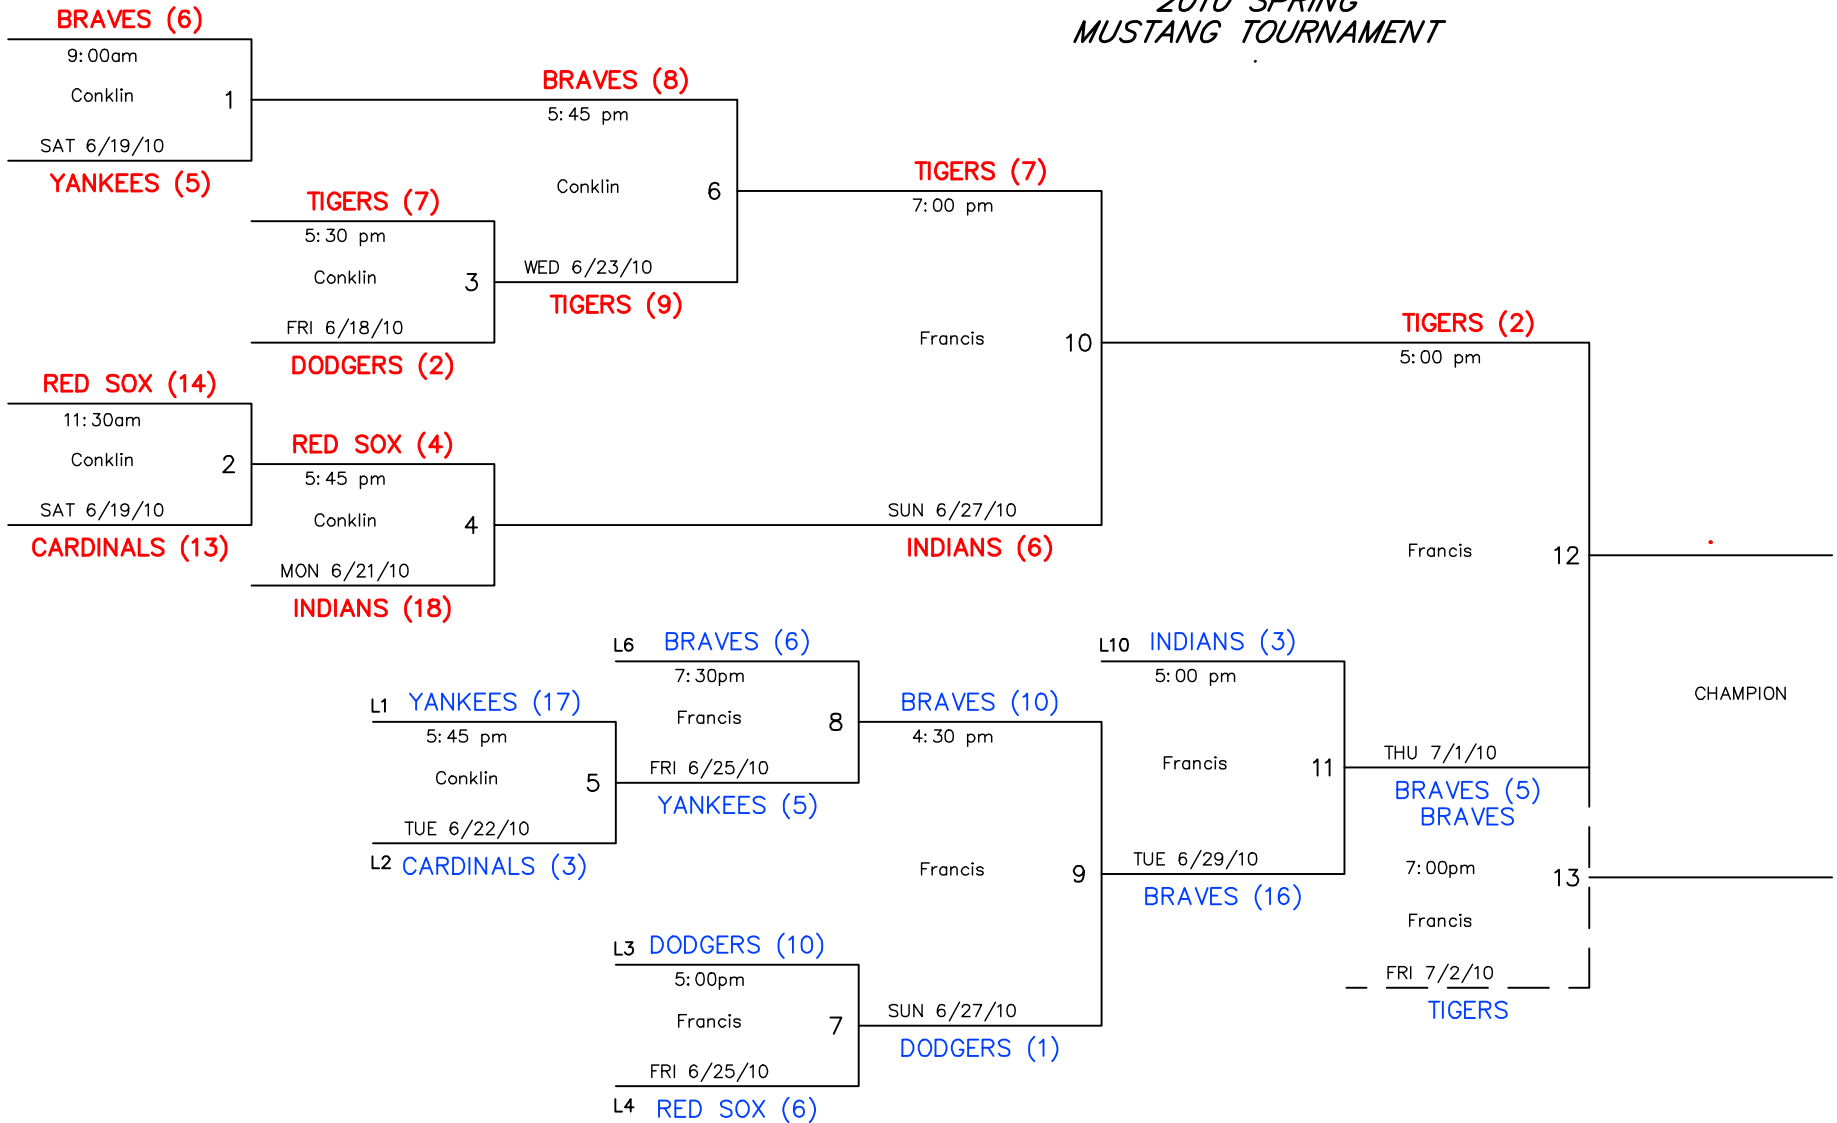

*2010 SPRING
MUSTANG TOURNAMENT*

Listed above are pairings to date. Please be aware that dates, time and field locations may change after the start of the Tournament due to weather. Home team will be determined by coin flip at the field. 4/01/10 (rev1)