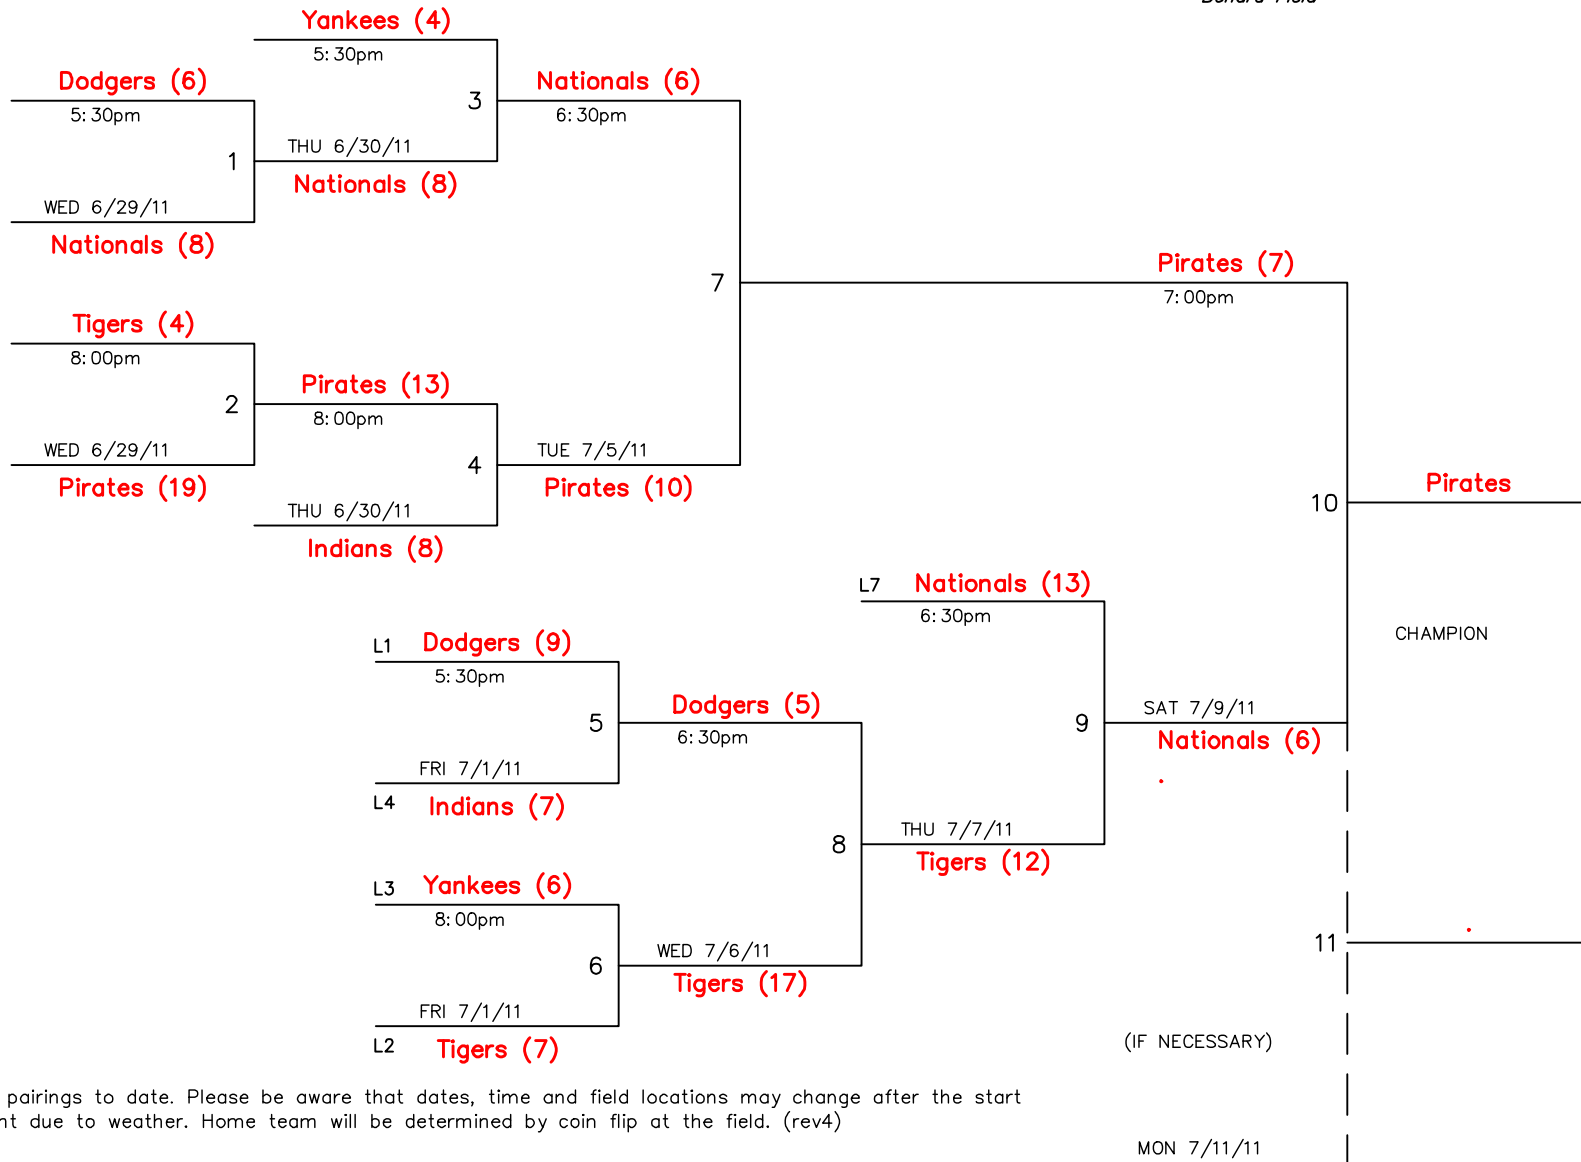

*2011 SPRING
BRONCO TOURNAMENT
Benard Field*

Listed above are pairings to date. Please be aware that dates, time and field locations may change after the start of the Tournament due to weather. Home team will be determined by coin flip at the field. (rev4)