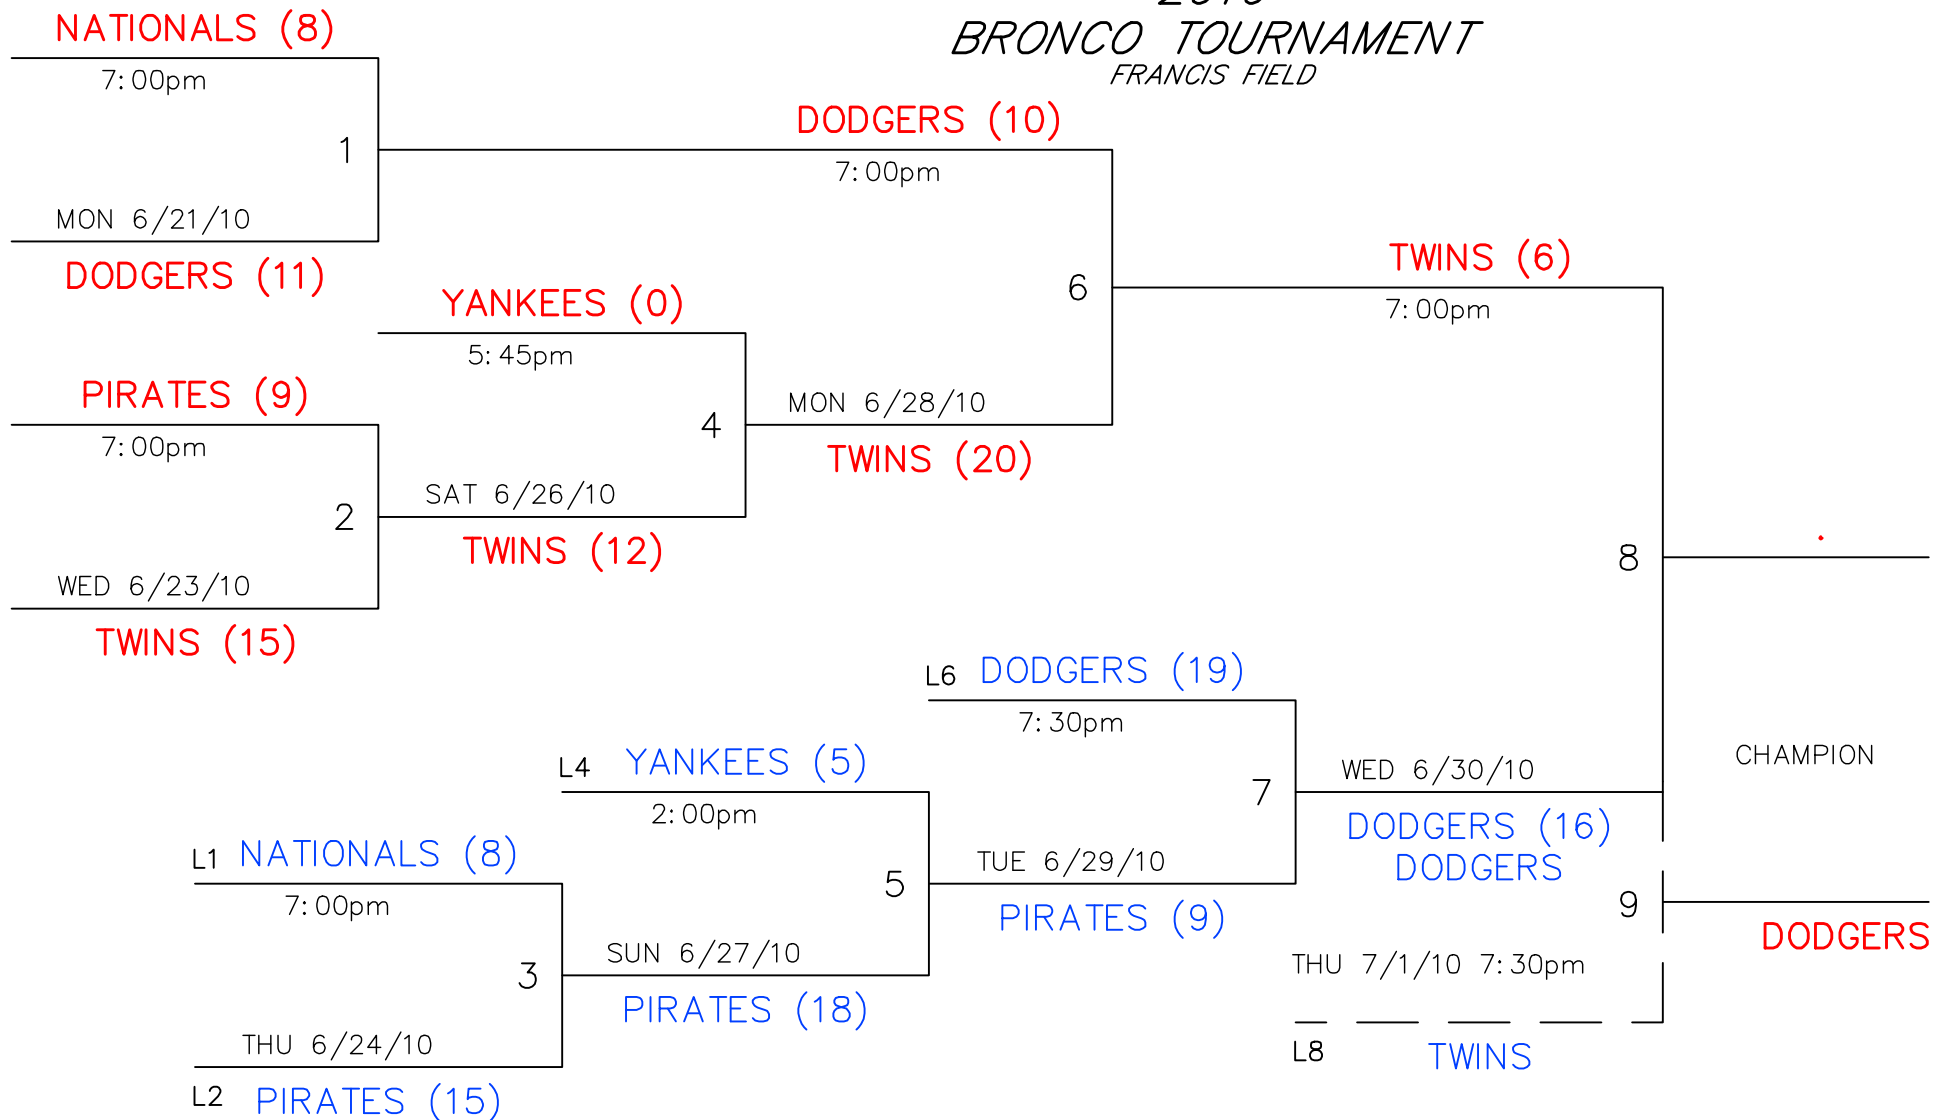

*2010
BRONCO TOURNAMENT
FRANCIS FIELD*

Listed above are pairings to date. Please be aware that dates, time and field locations may change after the start of the Tournament due to weather. Home team will be determined by coin flip at the field. (REV1)