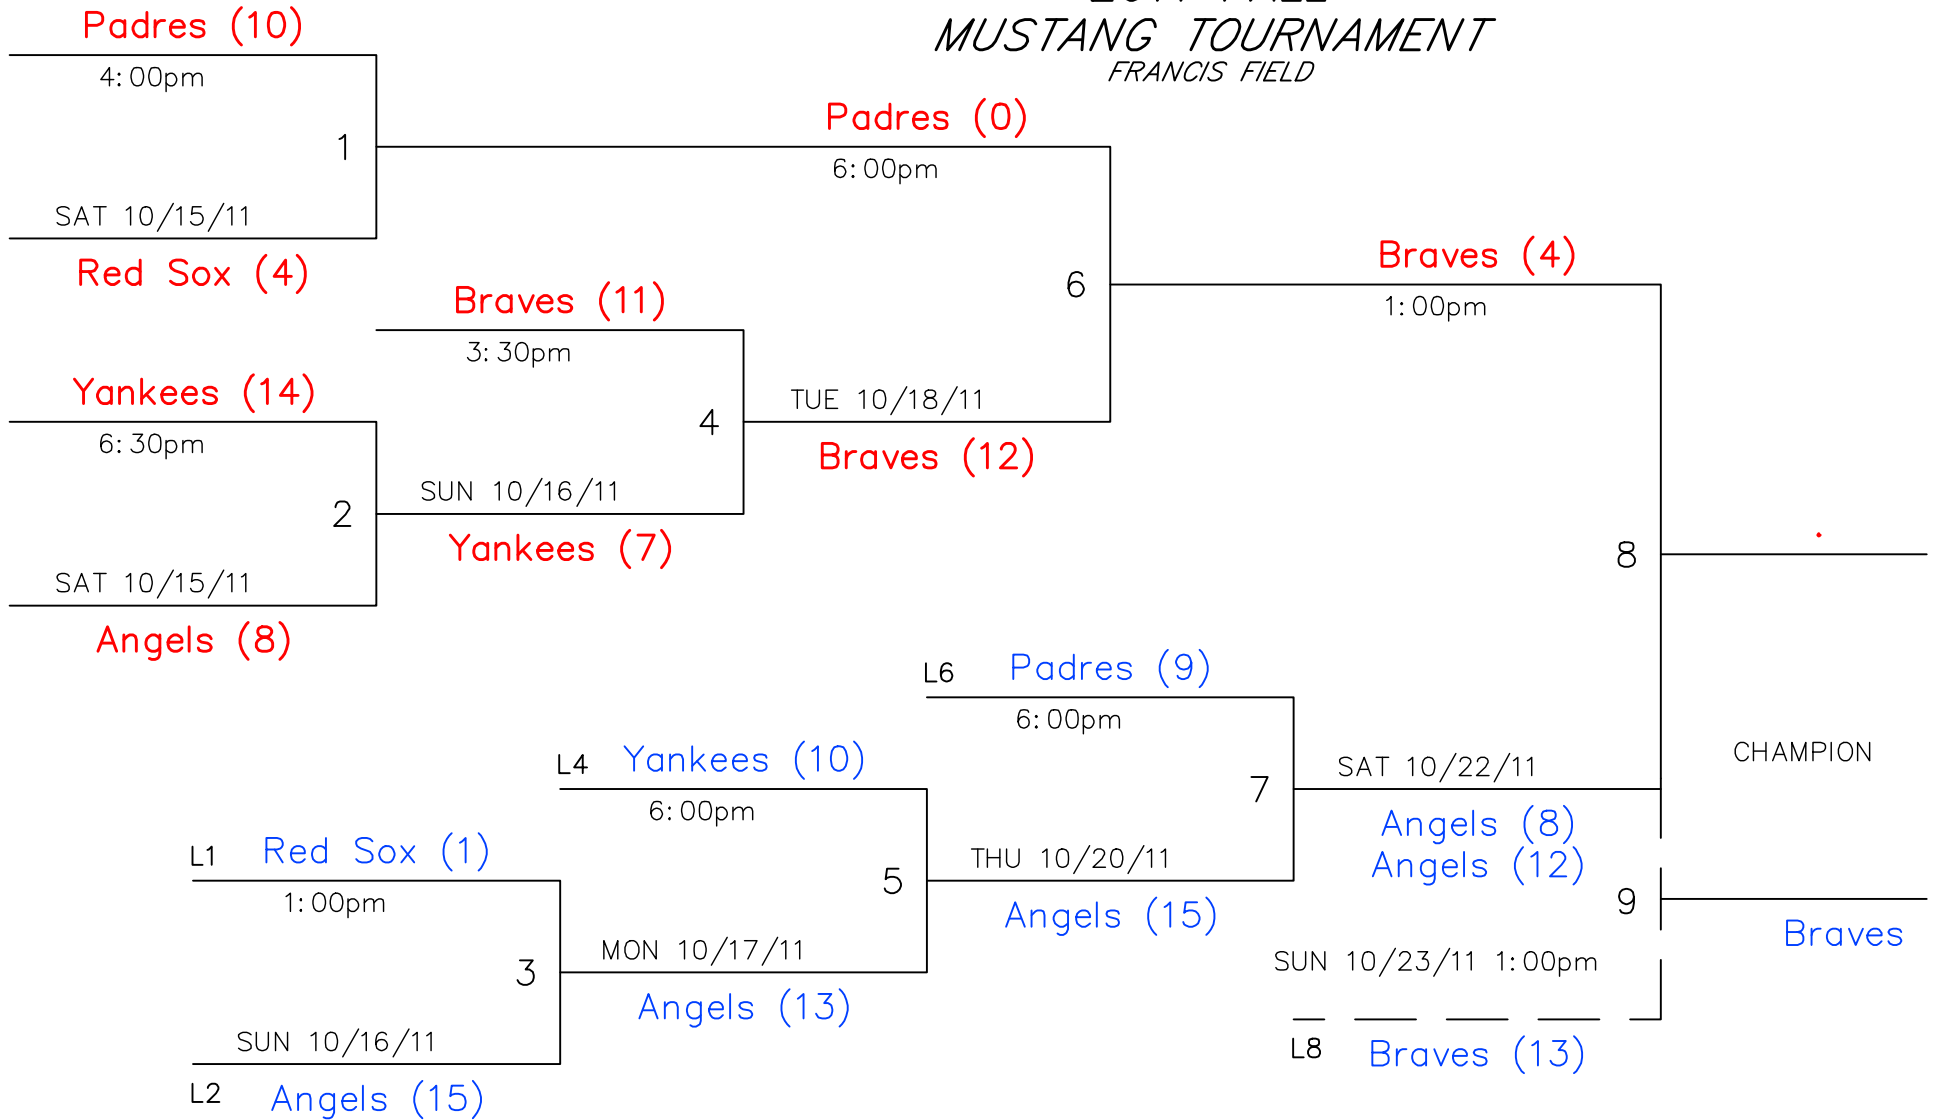

*2011 FALL  
MUSTANG TOURNAMENT  
FRANCIS FIELD*

Listed above are pairings to date. Please be aware that dates, time and field locations may change after the start of the Tournament due to weather. Home team will be determined by coin flip at the field. 8/19/11 (rev0)